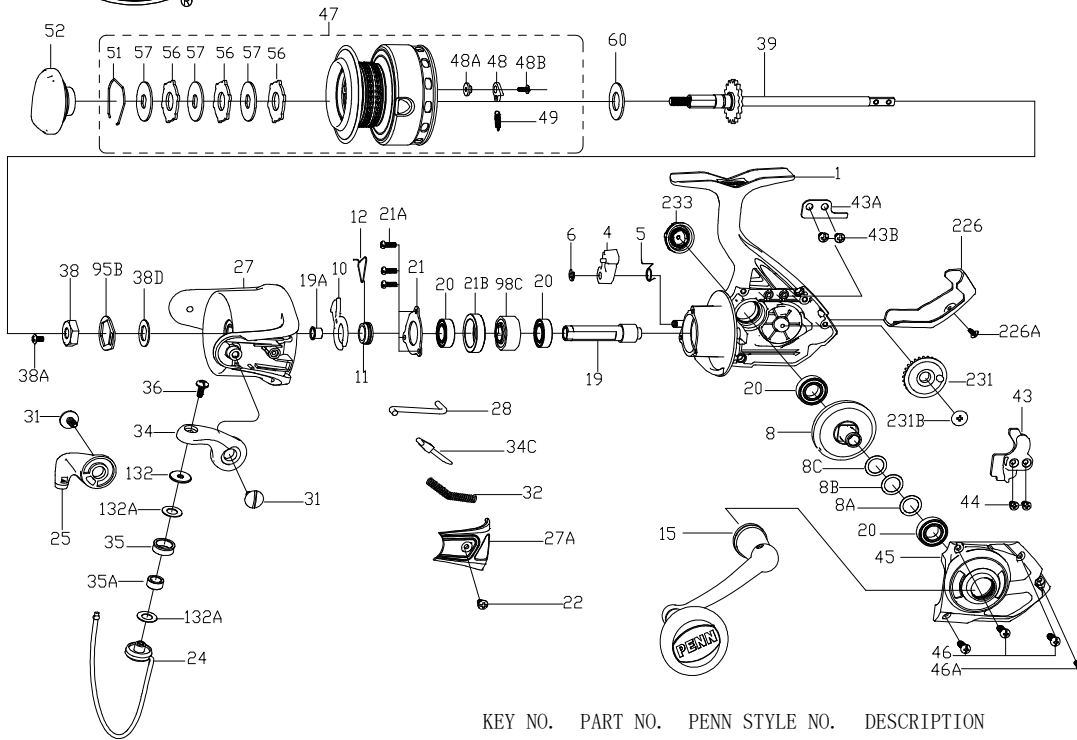

PARTS LIST FOR MODEL AS PURIV6000

407-PURIV6000 Rev.0 2-1-2021

1545787

KEY NO.	PART NO.	PENN STYLE NO.	DESCRIPTION
1	1555231	1-PURIV6000	Housing
4	1190937	4-5000SG	A/R Dog
5	1190966	5-5000SG	Dog Spring
6	1190979	6-5000SG	Retaining Clip
8	1191019	8-5000SG	Main Gear
8A	1191030	8A-5000SG	Shim
8B	1485572	8B-PURIII5000	Shim B
8C	1485571	8C-PURIII5000	Shim C
10	1191066	10-5000SG	A/R Holder
11	1191085	11-5000SG	Bushing
12	1313865	12-CFT8000	A/R Bushing Spring
15	1555227	15-PURIV5000	Handle Assembly
19	1485498	19-PURIII5000	Pinion Gear
19A	1191253	19A-5000SG	Pinion Bushing
20	1308090	20-CFT5000	Ball Bearing (4 req)
21	1192636	21-5000SG	Bearing Retainer
21A	1204016	21A-5000PUR	Bearing Retainer Screw (3 req)